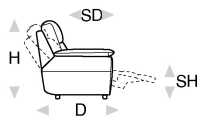

↑ fold following the dotted line ↑

# N\_Phoenix

 NICOLETTIHOME

L Length - H Height - D Depth - SH Seat Height - SD Seat Depth  
Dimensions refer to maximum sizes of the version with closed mechanism (where available).

dimensions	L 101 H98 D99 SH47 SD52	L 101 H98 D99 SH47 SD52	L 93 H98 D95 SH47 SD52	L 161 H98 D99 SH47 SD52	L 196 H98 D99 SH47 SD52
version code	100	161	DN2	200	300
Description	chair	chair with elec.recl.	electric full recliner chair	2 seater	3 seater